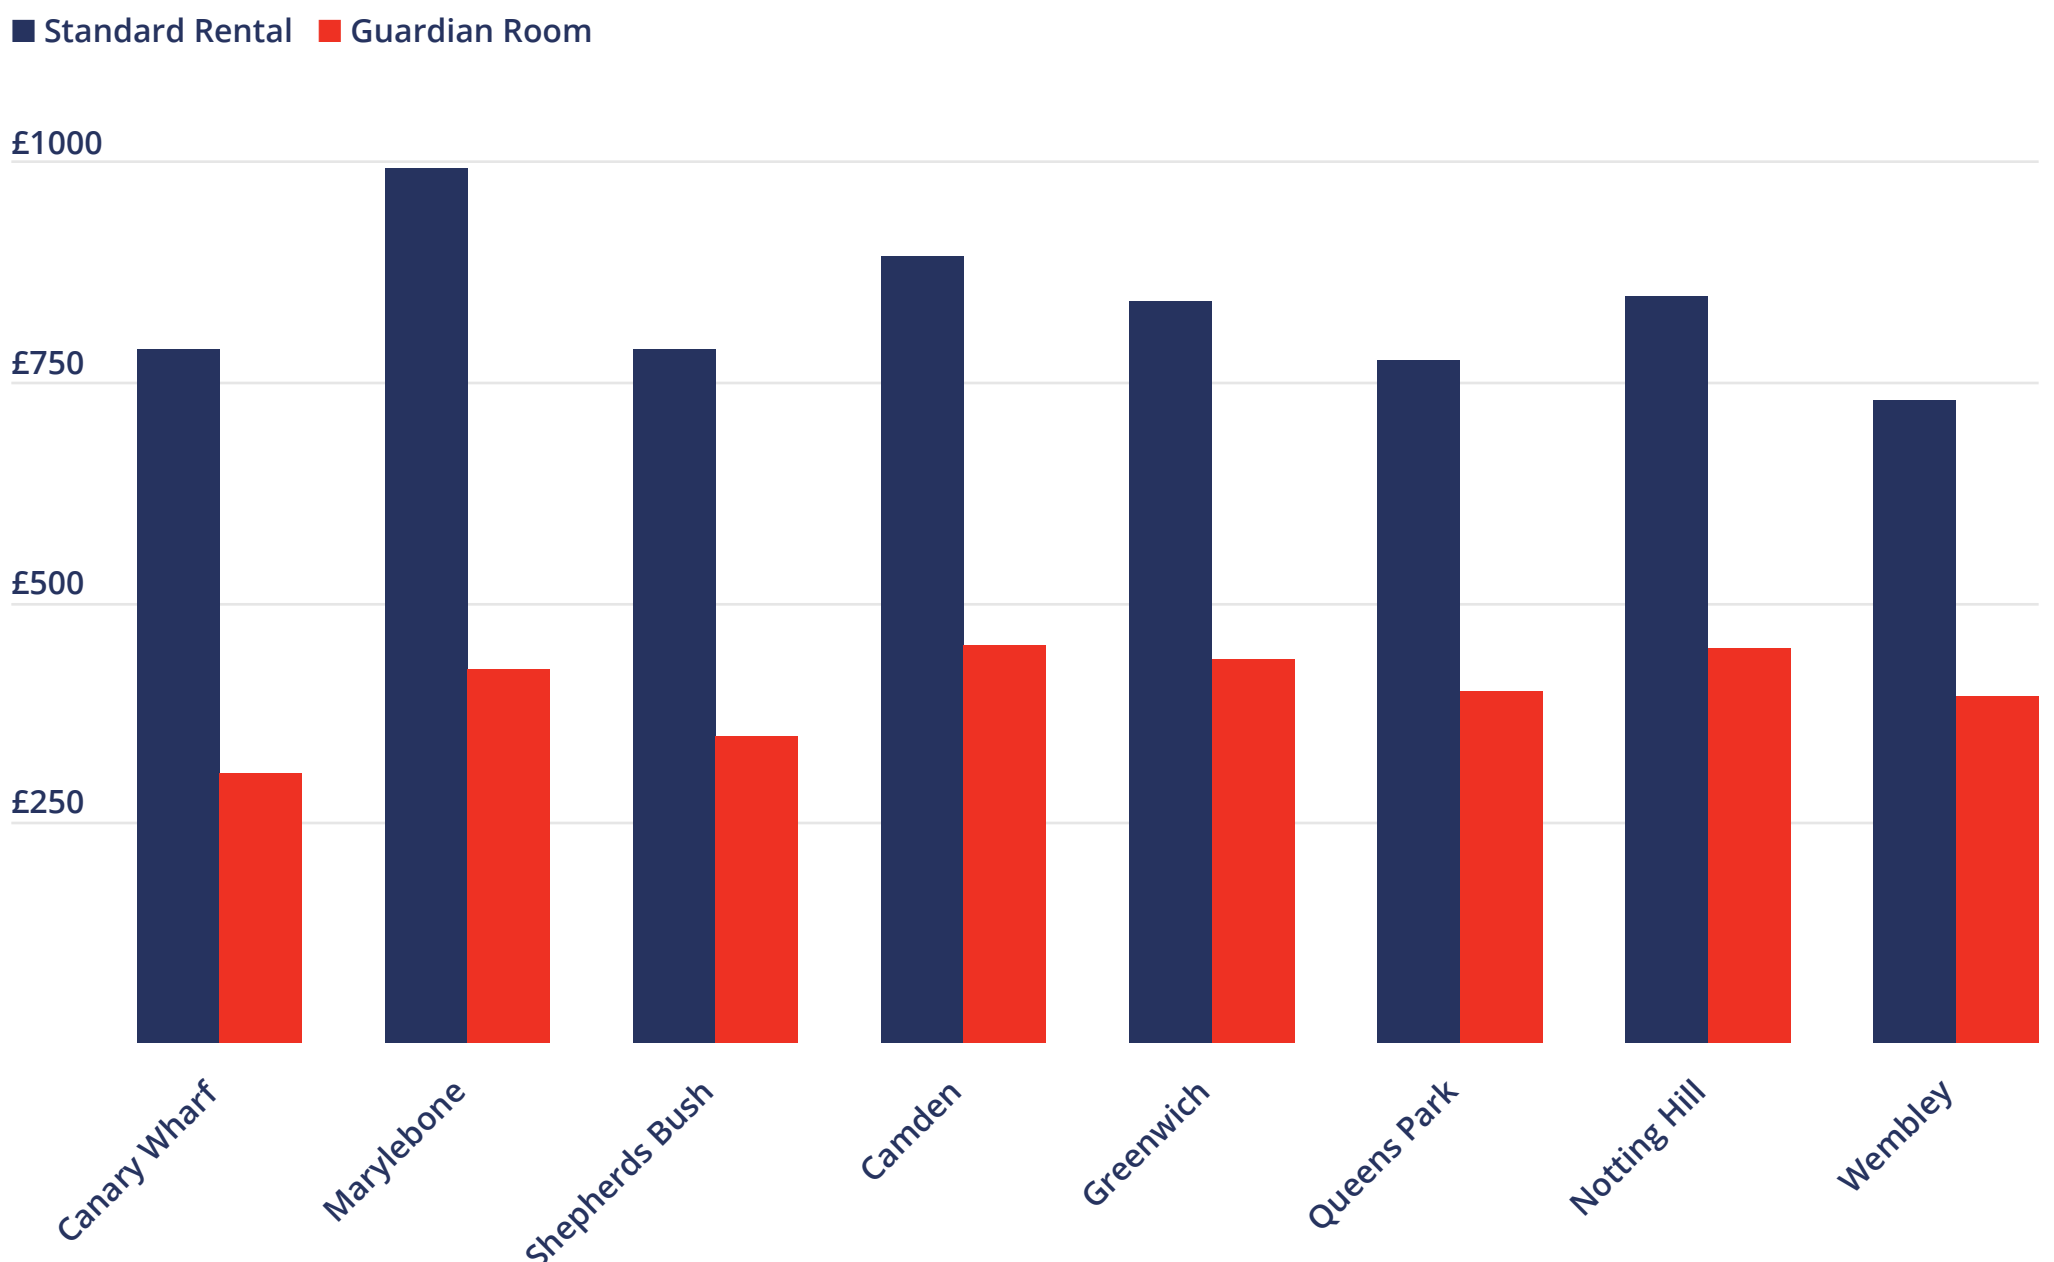

## Average monthly guardian room prices vs private sector costs