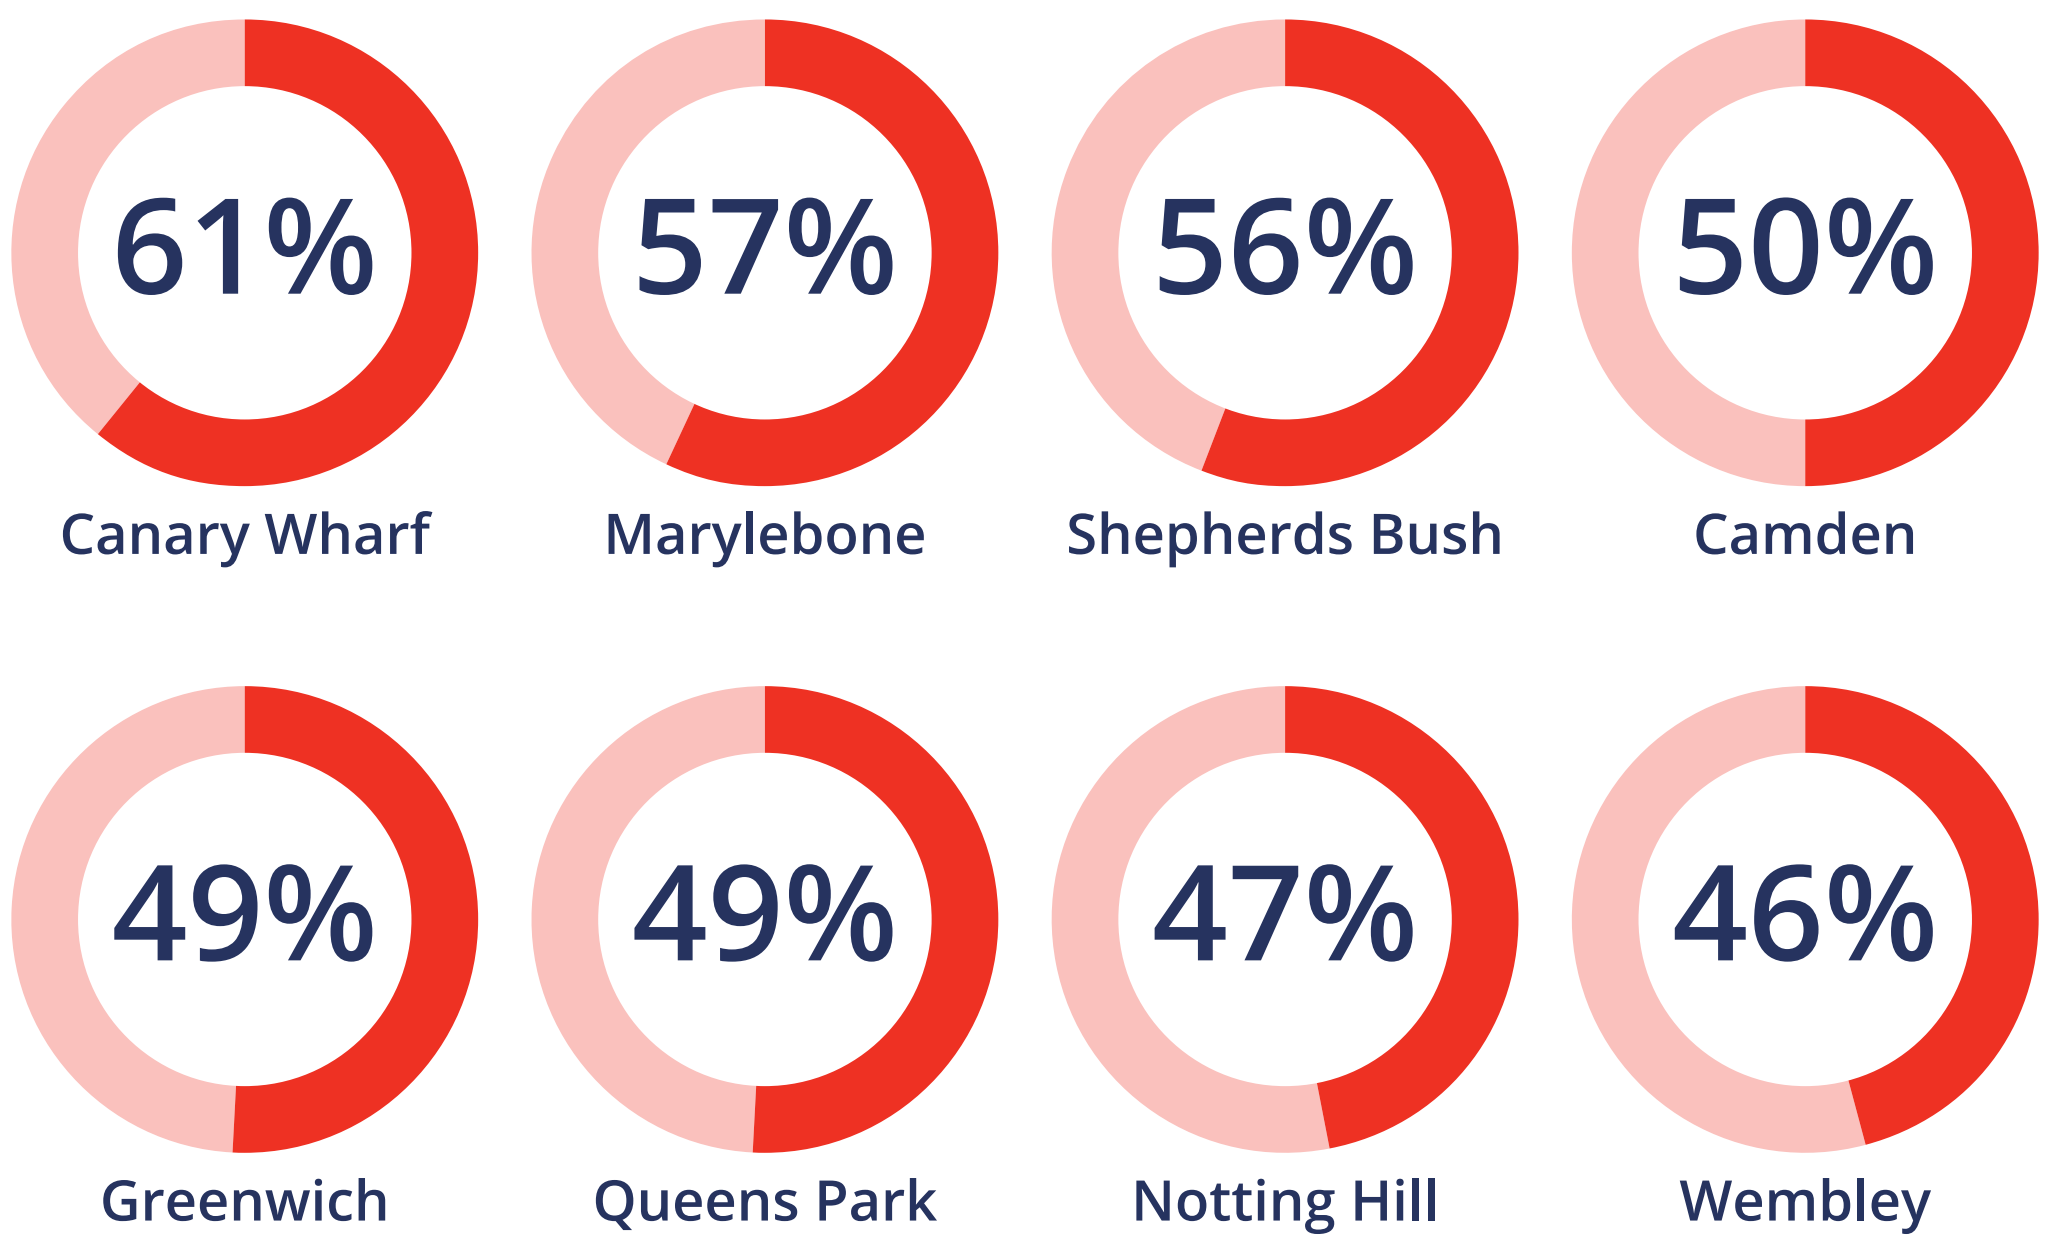

Percentage saved on Guardian room price

For more information, please contact us:

0800 0855 994

hello@dexpropertymanagement.co.uk